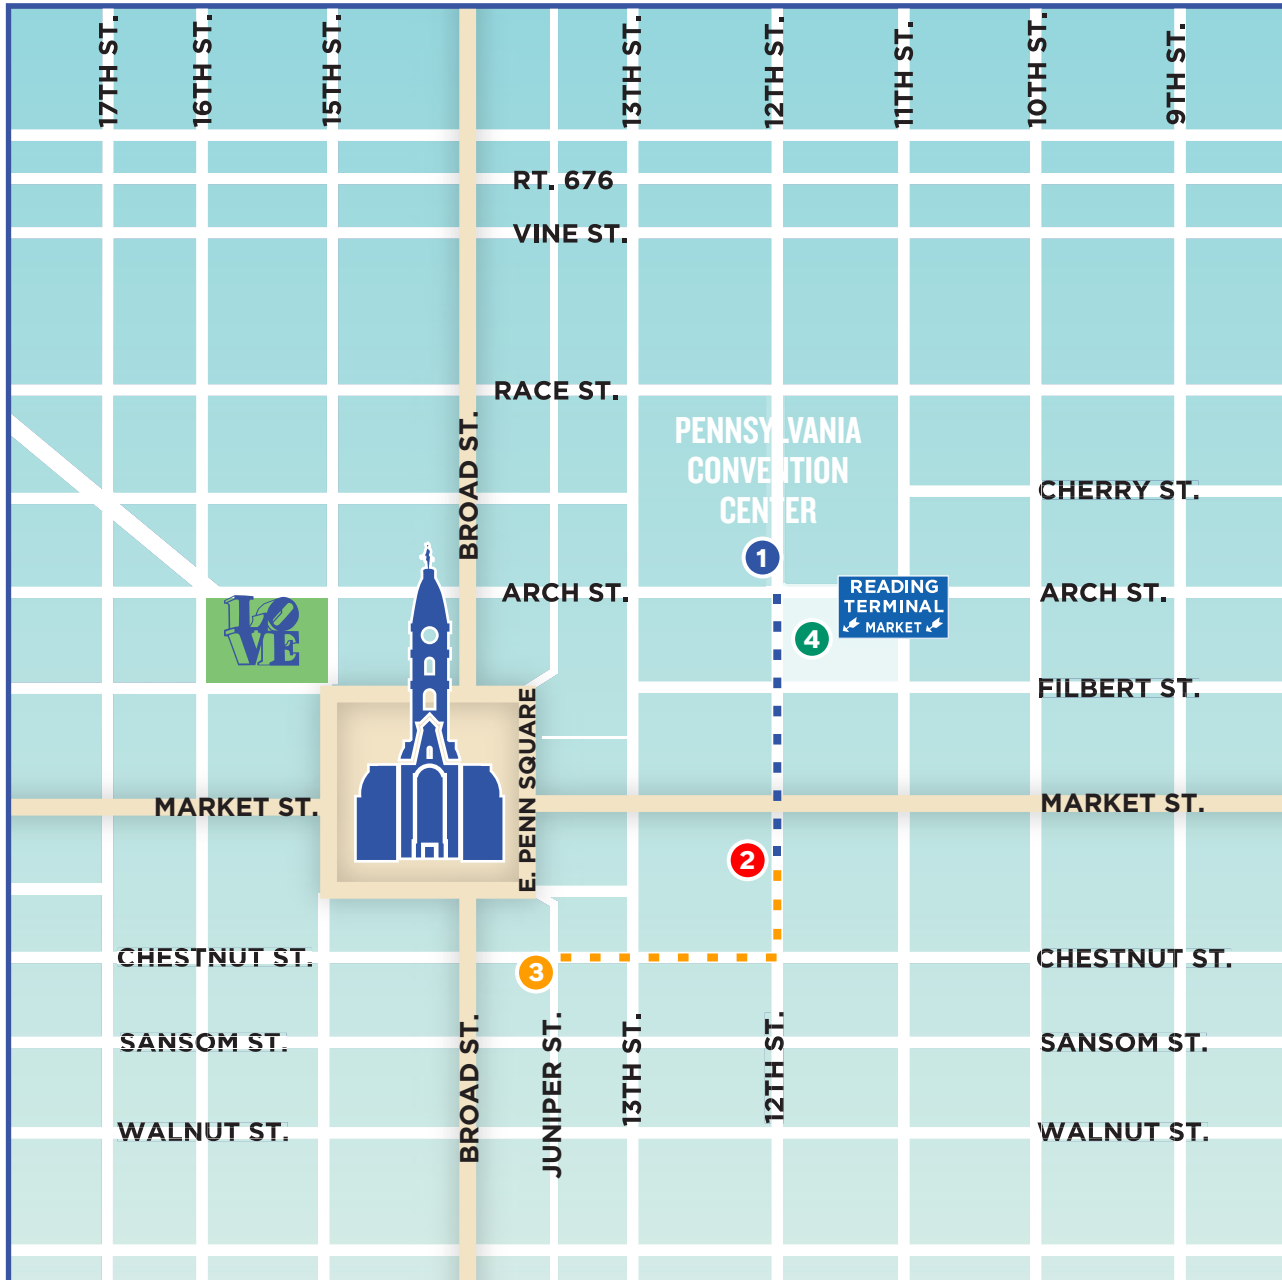

WALKING MAP

PA CONVENTION CENTER

- 1 Northwest entrance located on 12th & Arch Street

HQ HOTEL

- 2 **Loews Philadelphia**
Located at 1200 Market St.
About a 5 minute walk to and from the Pennsylvania Convention Center

EVENT VENUE

- 3 **Barcade**
Located at 1326 Chestnut St.
About a 5 minute walk to and from the Loews Philadelphia Hotel

READING TERMINAL MARKET

- 4 1136 Arch St.
Located across the street from the entrance of the PA Convention Center